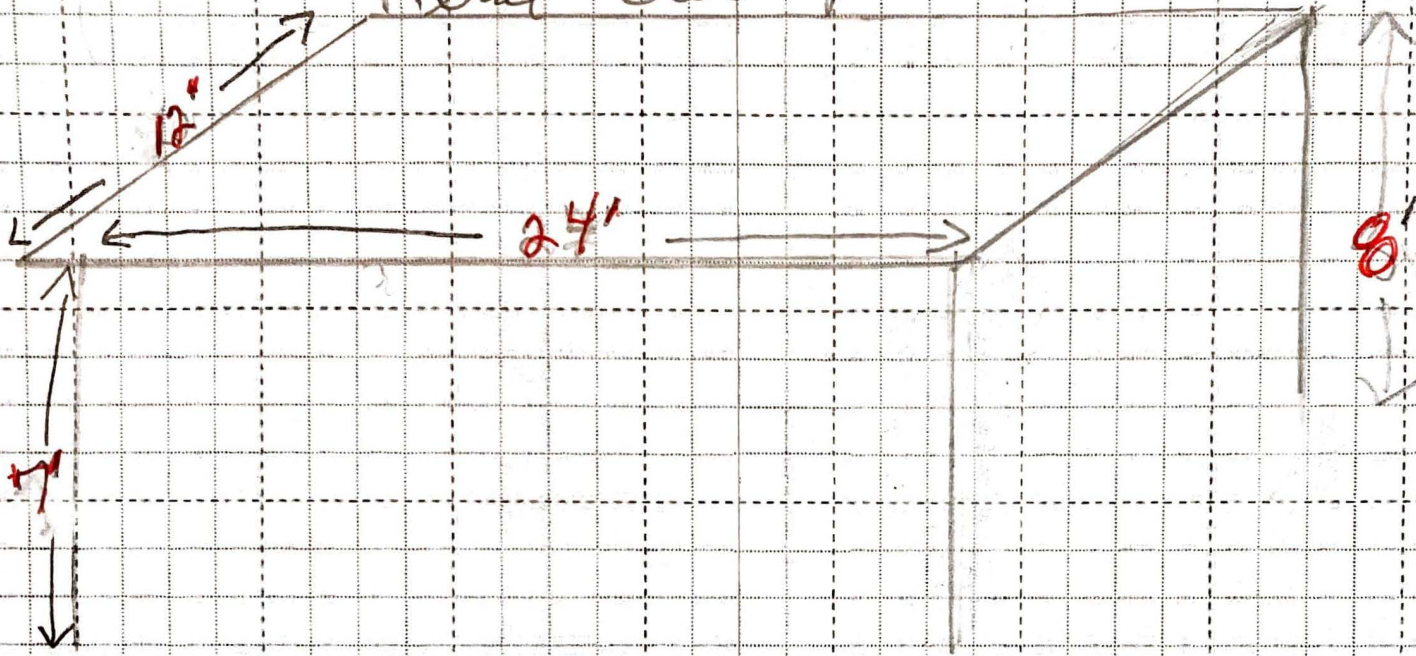

Lean to  
Metal car port

off BACK attached  
of House

Indicate North In Circle

off of BACK Mud Room  
attached

Lean to Metal Deck Roof

Arthur + Barbara  
Romel  
139 W Baldwin St