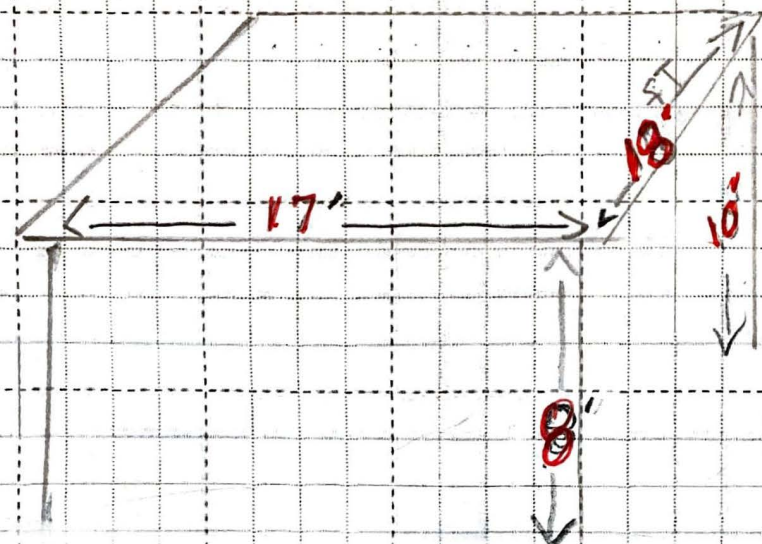

Lean to  
Metal car port

off BACK attached  
of House

Indicate North In Circle

off of BACK Mud Room  
attached

Lean to Metal Deck Roof

Arthur + Barbara  
Romel  
139 W Baldwin St