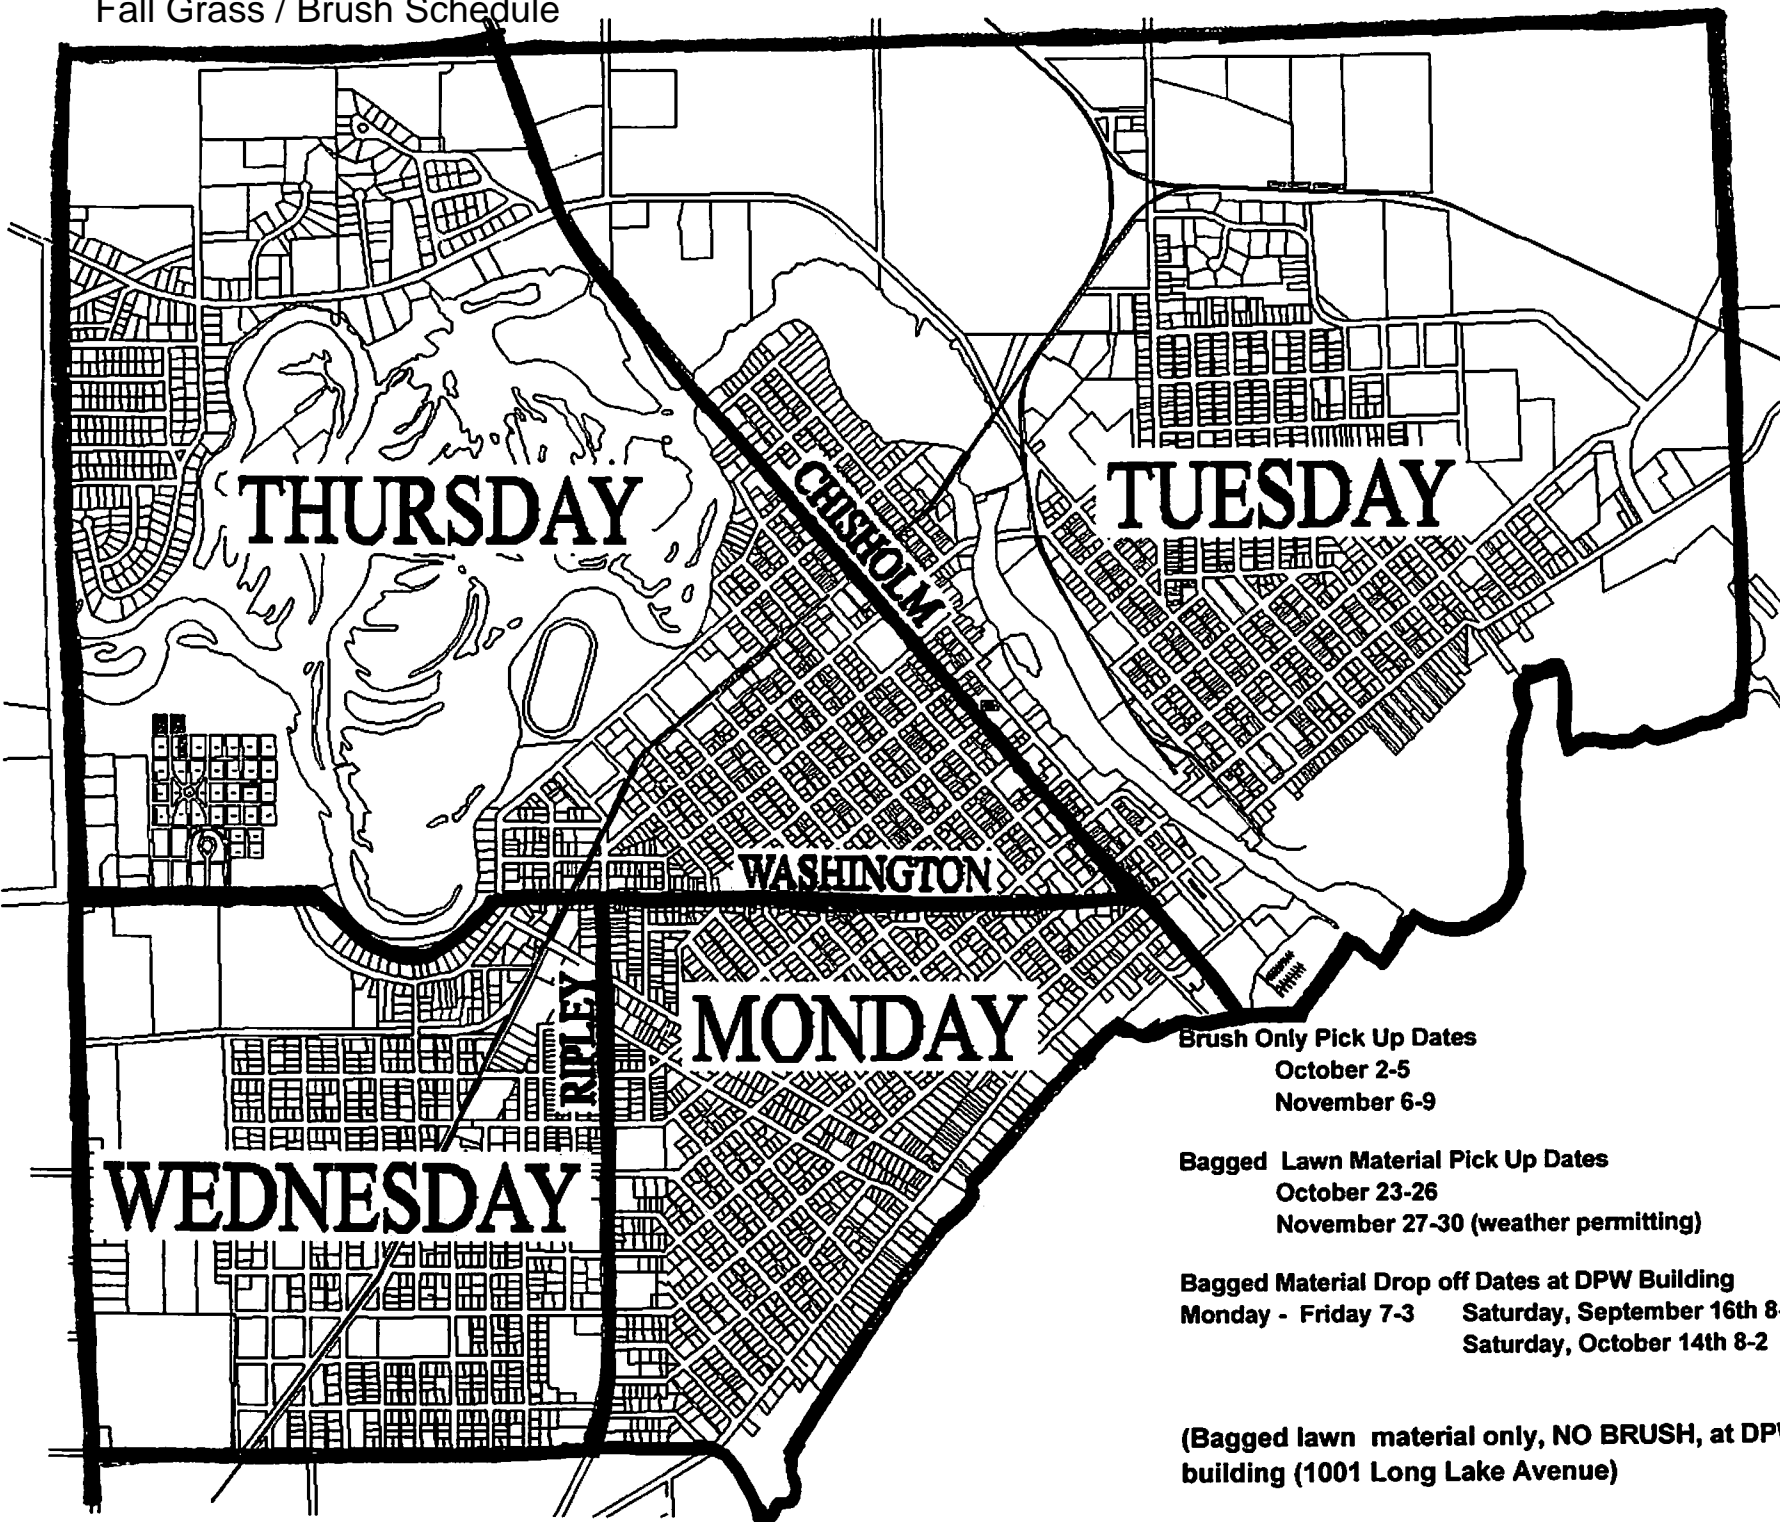

Fall Grass / Brush Schedule

Brush Only Pick Up Dates
October 2-5
November 6-9

Bagged Lawn Material Pick Up Dates
October 23-26
November 27-30 (weather permitting)

Bagged Material Drop off Dates at DPW Building
Monday - Friday 7-3 Saturday, September 16th 8-2
Saturday, October 14th 8-2

(Bagged lawn material only, NO BRUSH, at DPW building (1001 Long Lake Avenue)